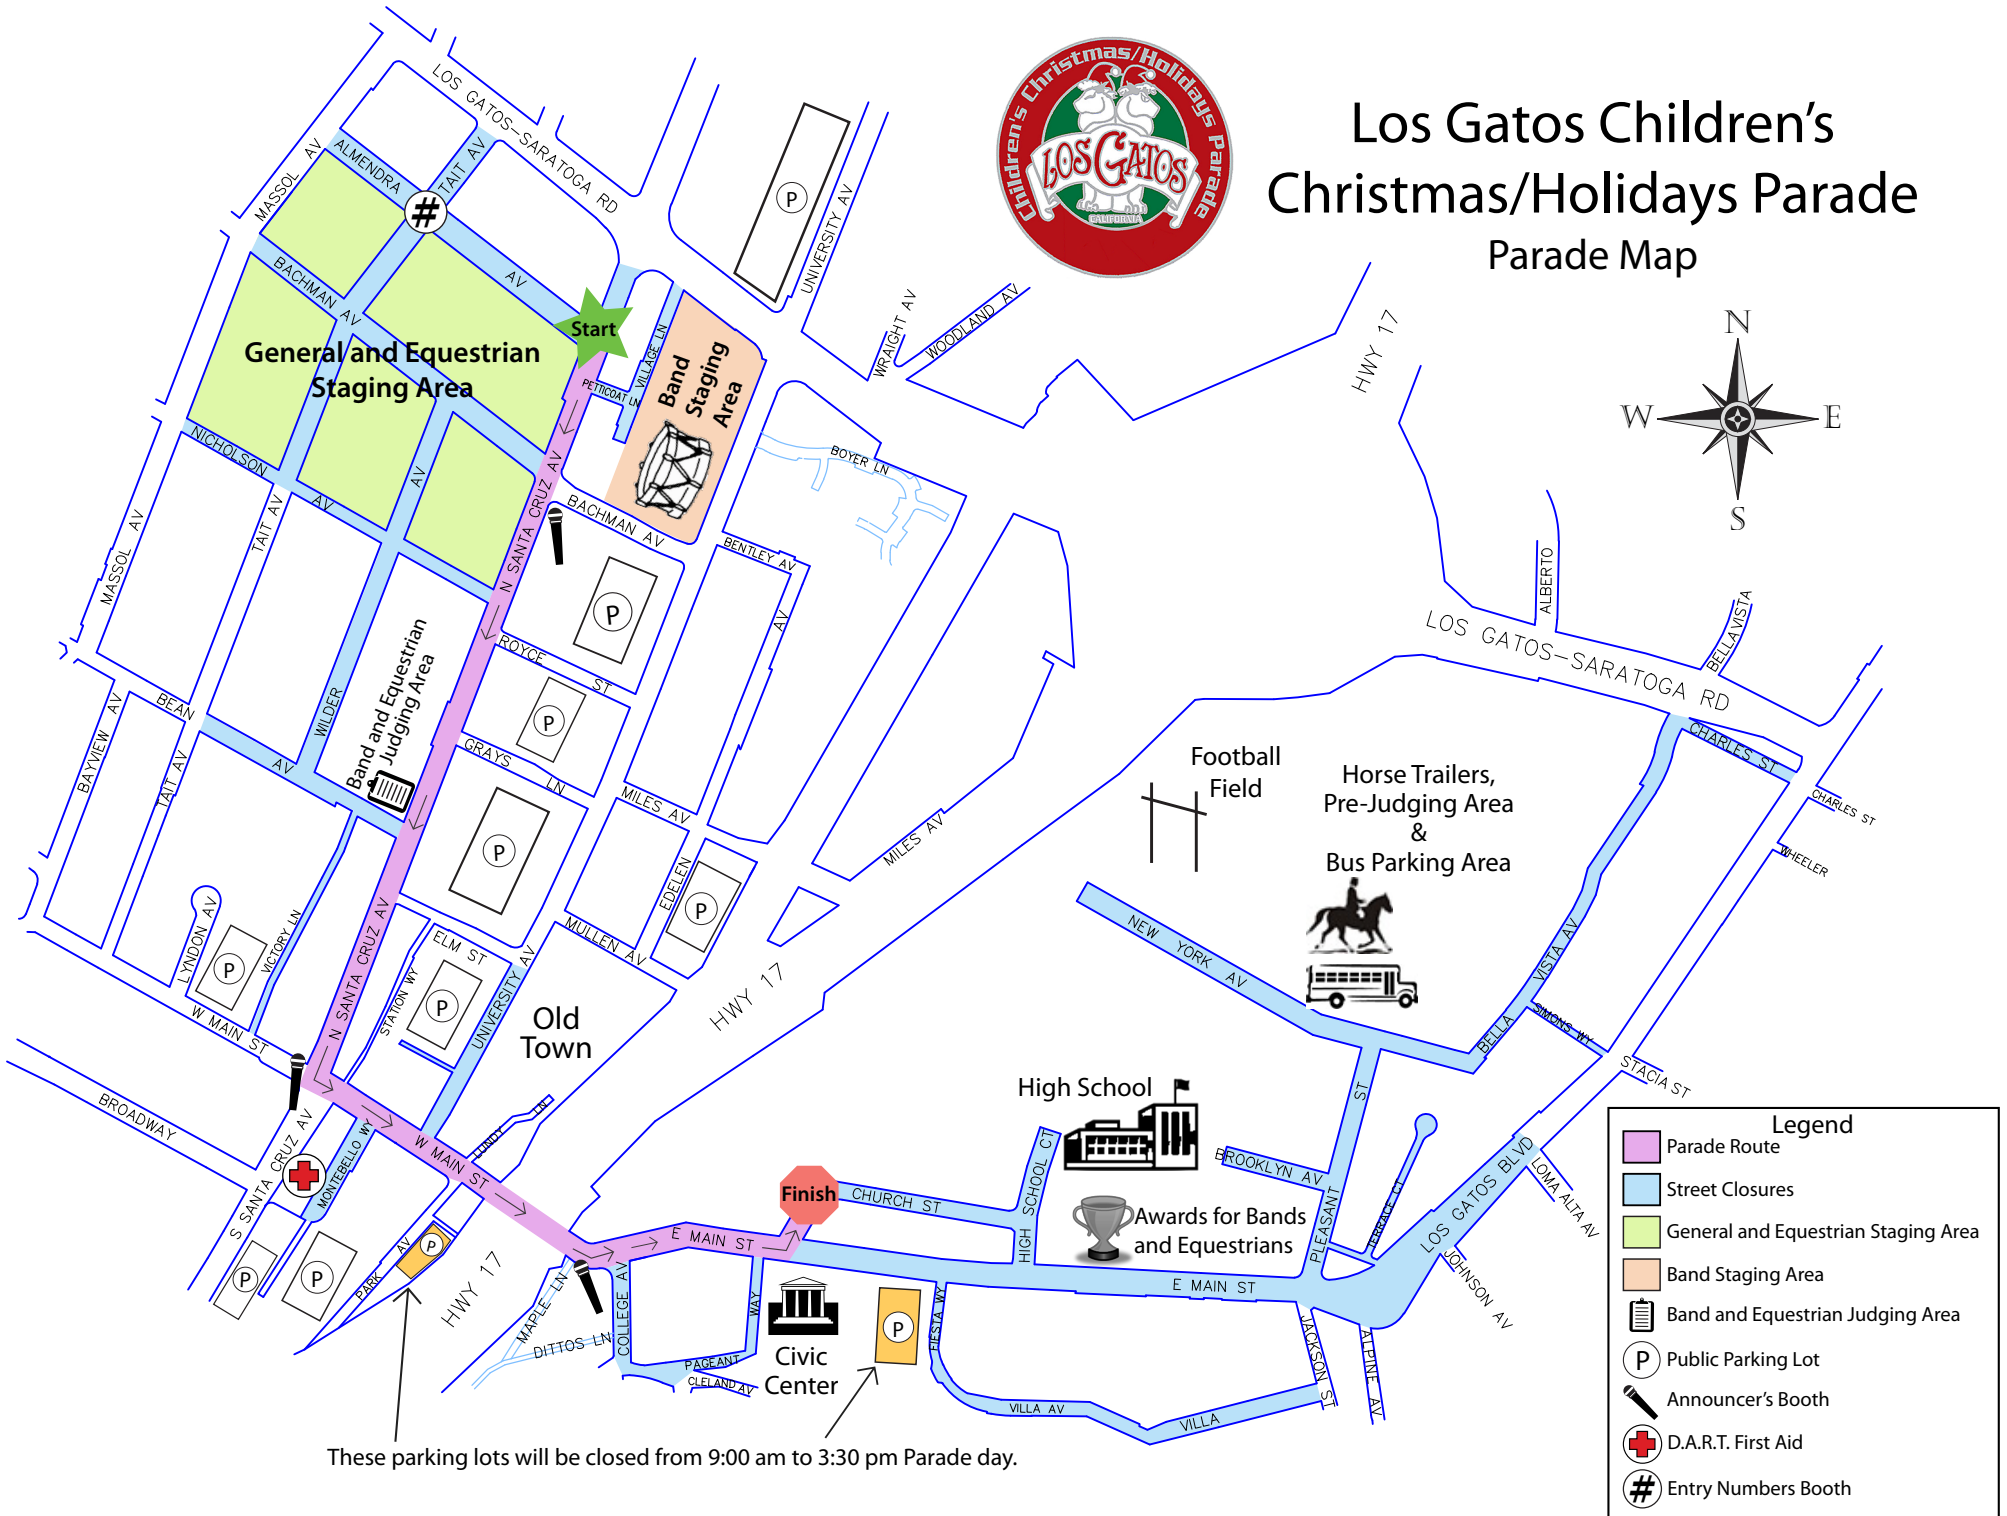

Los Gatos Children's Christmas/Holidays Parade

Parade Map

These parking lots will be closed from 9:00 am to 3:30 pm Parade day.

Legend	
	Parade Route
	Street Closures
	General and Equestrian Staging Area
	Band Staging Area
	Band and Equestrian Judging Area
	Public Parking Lot
	Announcer's Booth
	D.A.R.T. First Aid
	Entry Numbers Booth